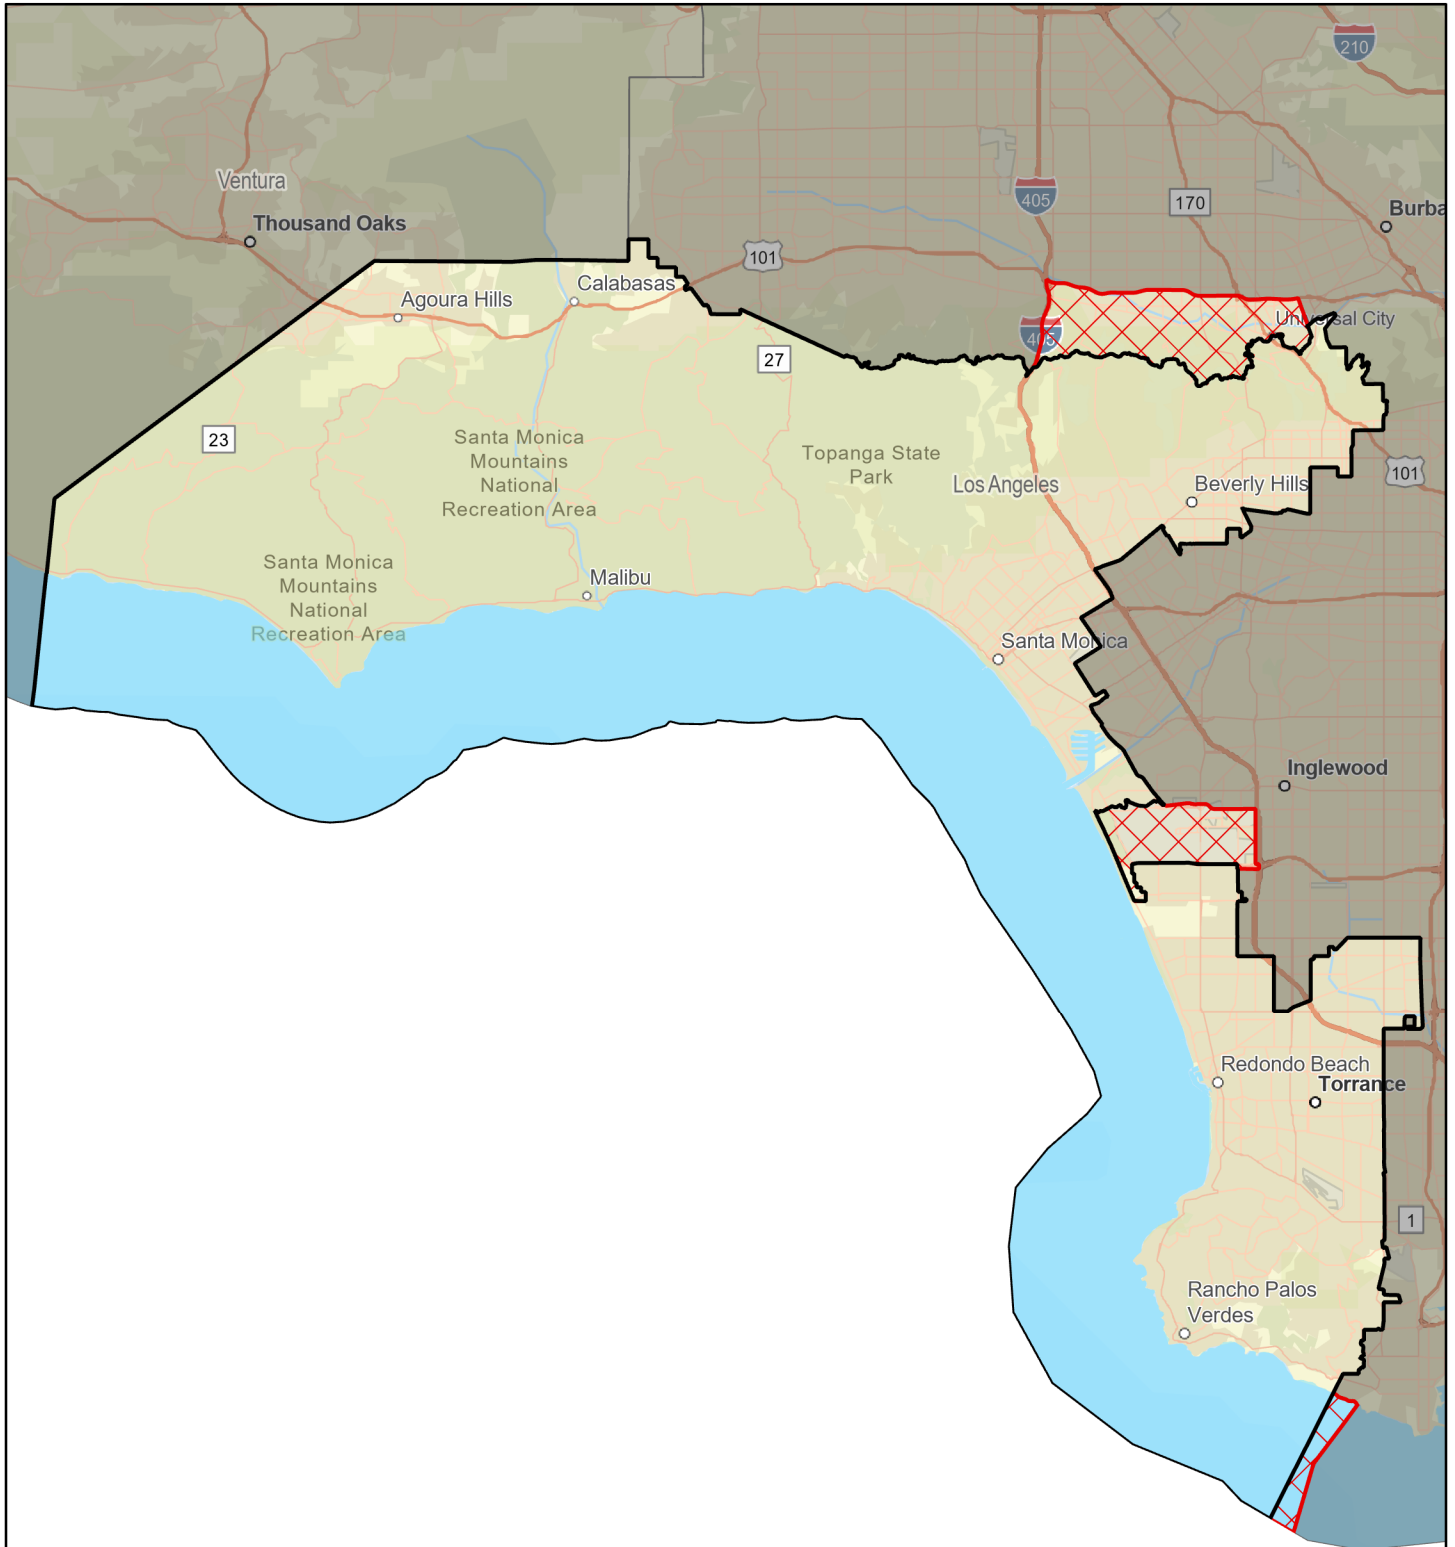

Senate District 24 (Allen) with Deferred Assignments

SD 24 Deferred areas includes
Santa Catalina and San Clemente
Islands

County of Los Angeles, California State Parks, Esri, HERE, Garmin,
SafeGraph, FAO, METI/NASA, USGS, Bureau of Land Management, EPA,
NPS